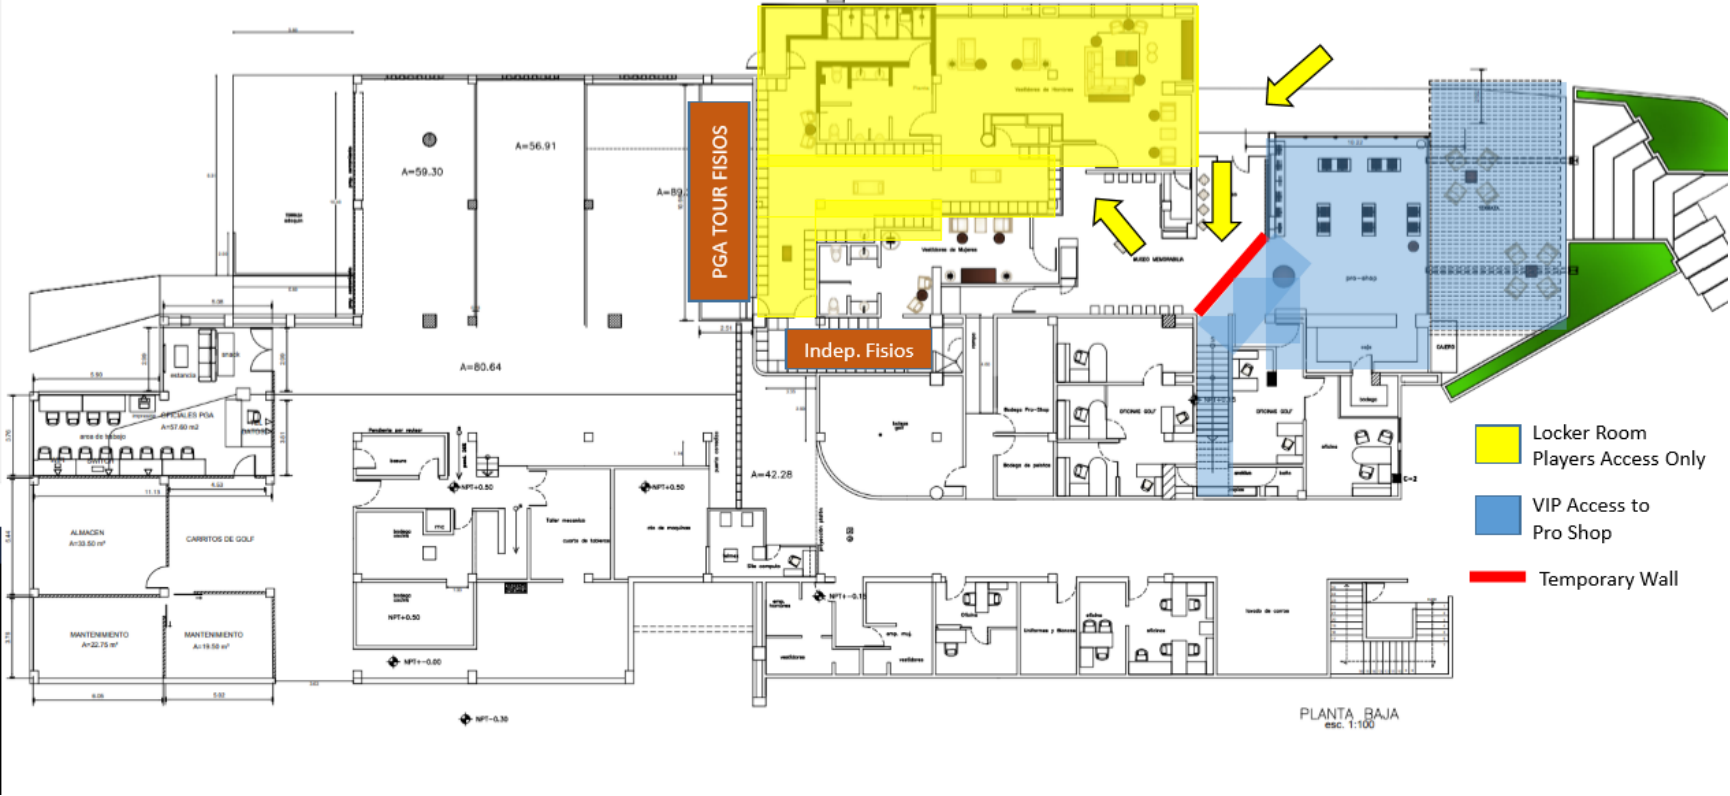

- Thermal Screening right after the player & caddie arrival through the clubhouse parking
- Distribution center will be the outside bag storage of the golf course
- McLean Academy will be used as player & caddie registration area at the beginning of the week and the as scoring 9 & 18
- Virtual Interview Area (Old Scoring 18)
- Food Truck (Pay as you go) for player support and spouses

Club House (First Floor)

■ Confirmation Area (Old 9 scoring)
next to 6 Green

Fairmont Convention Center

-  Thermal Screening
-  Testing Room
-  Isolation Room
-  Contact Tracing Room