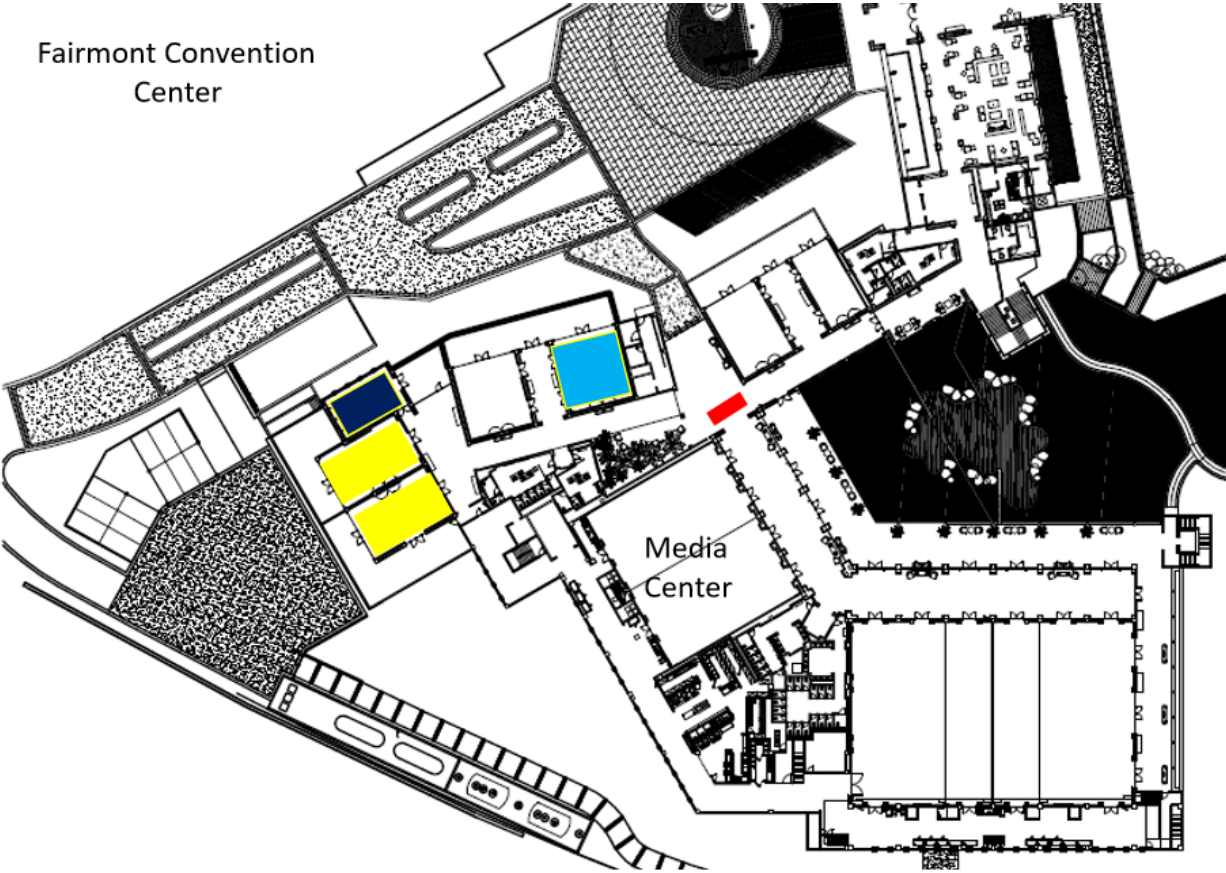

- Thermal Screening right after the player & caddie arrival through the clubhouse parking
- Distribution center will be the outside bag storage of the golf course
- McLean Academy will be used as player & caddie registration area at the beginning of the week and the as scoring 9 & 18
- Virtual Interview Area (Old Scoring 18)
- Food Truck (Pay as you go) for player support and spouses

Club House (First Floor)

■ Confirmation Area (Old 9 scoring)
next to 6 Green

Fairmont Convention Center

-  Thermal Screening
-  Testing Room
-  Isolation Room
-  Contact Tracing Room